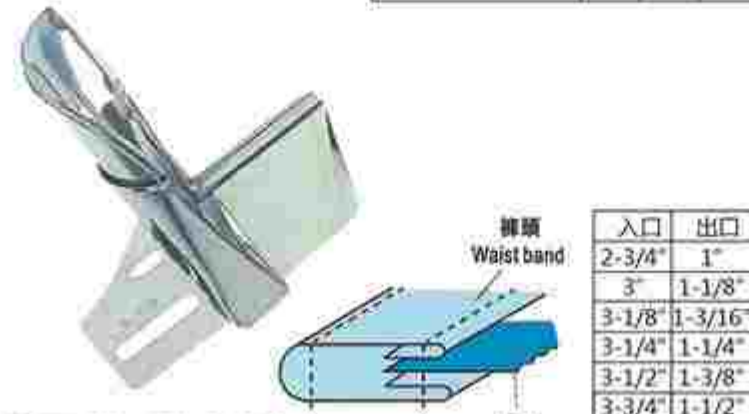

RX-G13 (F301)
裤头筒
Waist Band Folder

标准厚度 Standard Thickness:	MH	M	H

作用: 碾折裤头, 裙头 (没有朴)
用机: 2或4针裤头车
Purpose: Binding of waist band (without lining)
Machine: 2 or 4 Needle Waist Band Machine

入口	出口
2-3/4"	1"
3"	1-1/8"
3-1/8"	1-3/16"
3-1/4"	1-1/4"
3-1/2"	1-3/8"
3-3/4"	1-1/2"
4"	1-5/8"
4-1/4"	1-3/4"
4-1/2"	1-7/8"
4-3/4"	2"

标准厚度 Standard Thickness:	MH	M	H