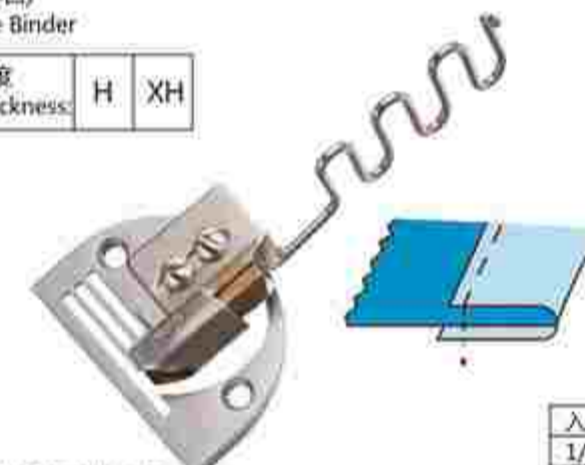

作用: 细窄布边
用机: 单针平车
Purpose: Binding of curve edge
Machine: 1 Needle Lockstitch Machine

入口
16mm
18mm
20mm
22mm
24mm
26mm
28mm
30mm
32mm
34mm
36mm
38mm
40mm
45mm
50mm

RX-G09
曲咀包边筒(环口)
Braid or Tape Binder

标准厚度 Standard Thickness:	H	XH
-----------------------------	---	----