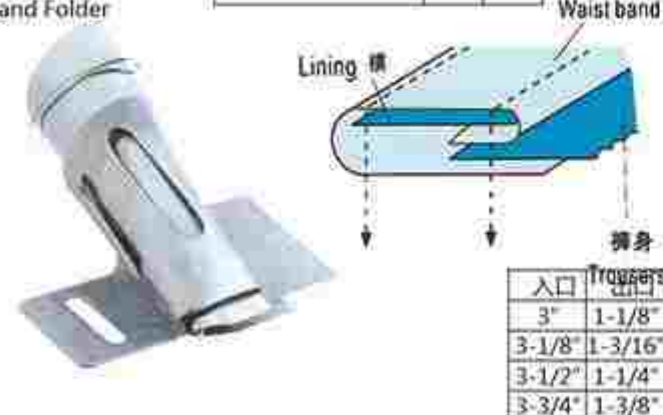

入口	出口
3"	1-1/8"
3-1/8"	1-3/16"
3-1/2"	1-1/4"
3-3/4"	1-3/8"
4"	1-1/2"
4-1/4"	1-5/8"
4-1/2"	1-3/4"
4-3/4"	1-7/8"
5"	2"

RX-G18 (F306)
封咀裤头筒(散装)
Waist Band Folder

标准厚度 Standard Thickness:	H	XH
-----------------------------	---	----