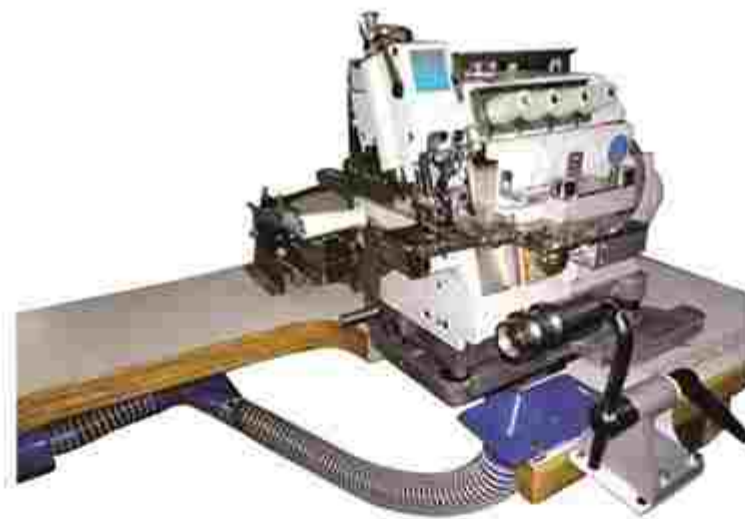

RX-J2608

上领装置说明

适用于T恤衫圆领、松紧带腰头
罗纹制品圆形腰头装置

Upper collar device description

Applicable to T-shirt round neck Elastic band waist

Rib products round waist device

上橡筋裤头说明

适用于圆形松紧带腰头如：沙滩裤、运动裤
泳装、睡裤、内裤等

On the rubber band

Applicable to round elastic belt waist Such as: beach pants, sports pants Swimwear, pajamas, underwear and so on