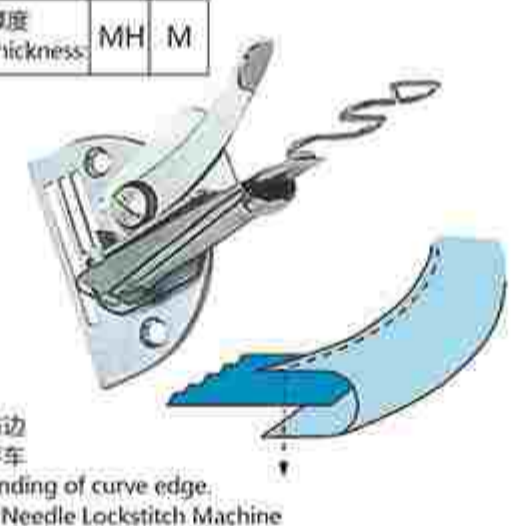

RX-G12 F218
单针接袖器(单针车用)
Single Needle Sleeve Attachment
(Single Needle Operation)

作用: 细窄布边
用机: 单针平车
Purpose: Binding of curve edge.
Machine: 1 Needle Lockstitch Machine

入口
12mm
14mm
15mm
16mm
18mm
20mm
22mm
24mm
26mm
28mm
30mm
32mm

标准厚度 Standard Thickness:	MH	M