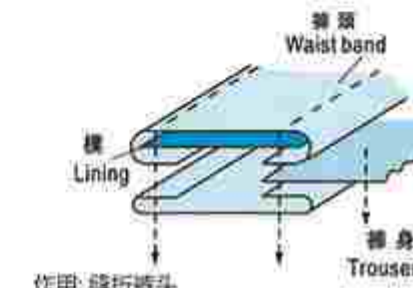

作用: 缝折裤头
用机: 2或4针裤头车
Purpose: Attach waist band.
Machine: 2 or 4 Needle Waist Band Machine

入口	出口
2"	1"
2-1/8"	1-1/8"
2-1/4"	1-1/4"
2-3/8"	1-3/8"
2-1/2"	1-1/2"
2-5/8"	1-5/8"
2-3/4"	1-3/4"
2-7/8"	1-7/8"
3"	2"

标准厚度 Standard Thickness:	MH