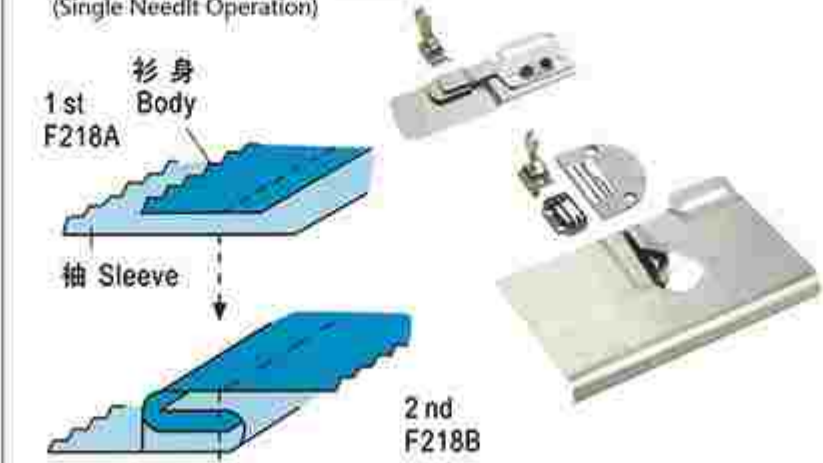

作用: 单针袖
用机: 单针平车
Purpose: Single Needle Sleeve
Machine: 1 Needle Lockstitch Machine

入口
1/4"
5/16"
3/8"