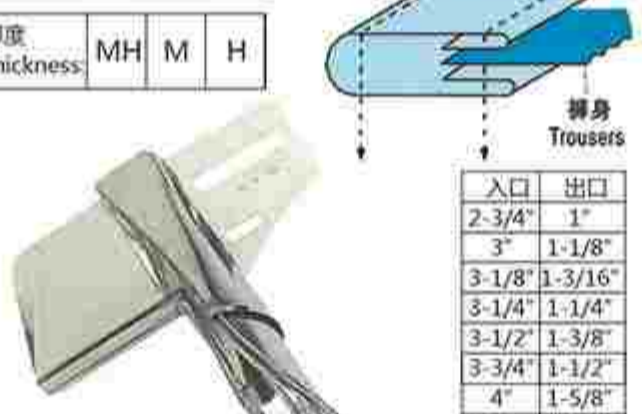

RX-G15 (F303)
散底裤头筒
Waist Band Folder

作用: 碾折裤头, 裙头 (散底, 没有朴)
用机: 2或4针裤头车
Purpose: Binding of waist band (loose bottom, without lining)
Machine: 2 or 4 Needle Waist Band Machine

入口	出口
2-3/4"	1"
3"	1-1/8"
3-1/8"	1-3/16"
3-1/4"	1-1/4"
3-1/2"	1-3/8"
3-3/4"	1-1/2"
4"	1-5/8"
4-1/4"	1-3/4"
4-1/2"	1-7/8"
4-3/4"	2"

标准厚度 Standard Thickness:	MH	M	H