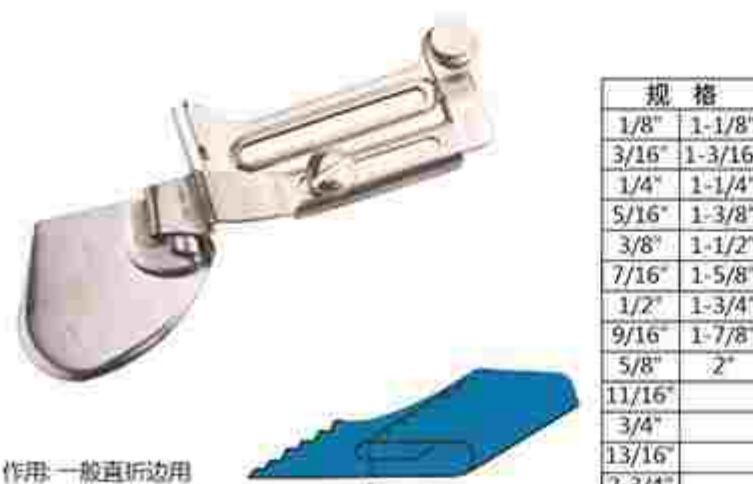

RX-G29 A11/S72L
拉脚筒
Swing Hemmer

作用: 一般直折边用
用机: 单针平车
Purpose: General straight hemming
Machine: 1 Needle Lockstitch Machine

规格	1/8"	1-1/8"
	3/16"	1-3/16"
	1/4"	1-1/4"
	5/16"	1-3/8"
	3/8"	1-1/2"
	7/16"	1-5/8"
	1/2"	1-3/4"
	9/16"	1-7/8"
	5/8"	2"
	11/16"	
	3/4"	
	13/16"	
	2-3/4"	
	7/8"	
	1"	

标准厚度 Standard Thickness:	MH	M	H