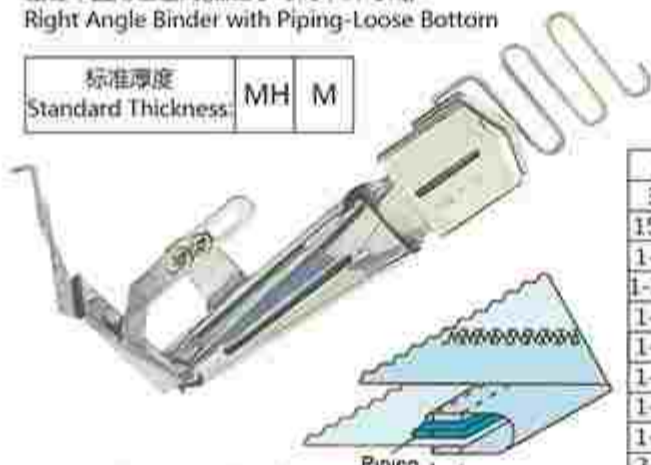

RX-G03 F404
绷缝车直角包边筒(插立落橡筋单折可调)
Right Angle Binder with Piping-Loose Bottom

作用: 拉针织T恤领, 袖, 连襟条
用机: 2或3针压车
Purpose: Binding of knitwear collar and sleeve with piping.
Machine: 2 or 3 Needle Cover Stitch Machine

入口	出口
3/4"	1/4"
15/16"	5/16"
1-1/8"	3/8"
1-3/16"	7/16"
1-3/8"	1/2"
1-1/2"	9/16"
1-5/8"	5/8"
1-3/4"	11/16"
1-7/8"	3/4"
2-1/8"	7/8"
2-3/8"	1"

标准厚度 Standard Thickness:	MH	M