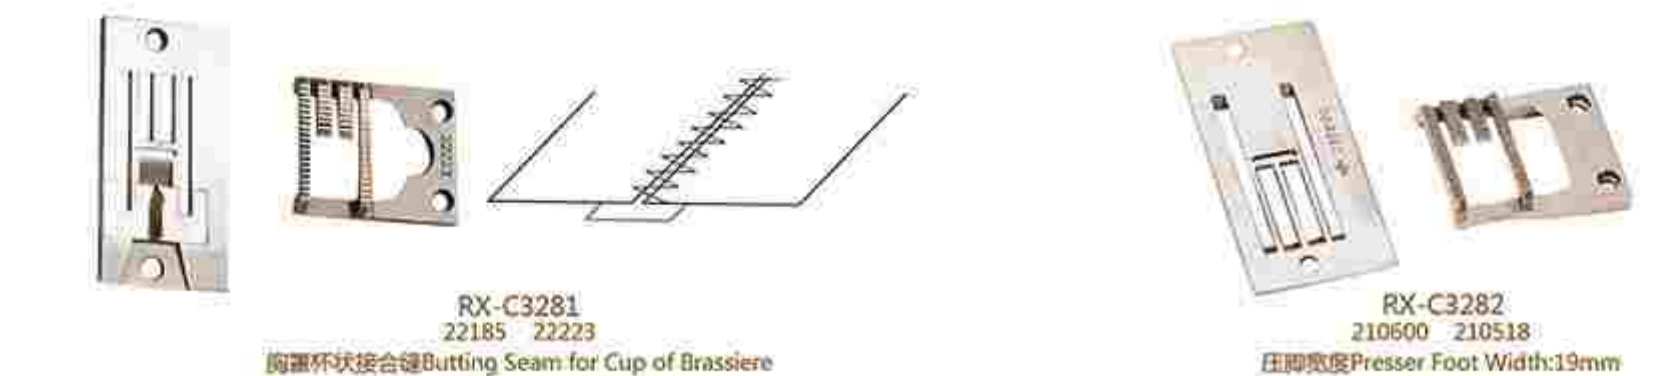

人字车 ZIG-ZAG STITCHING