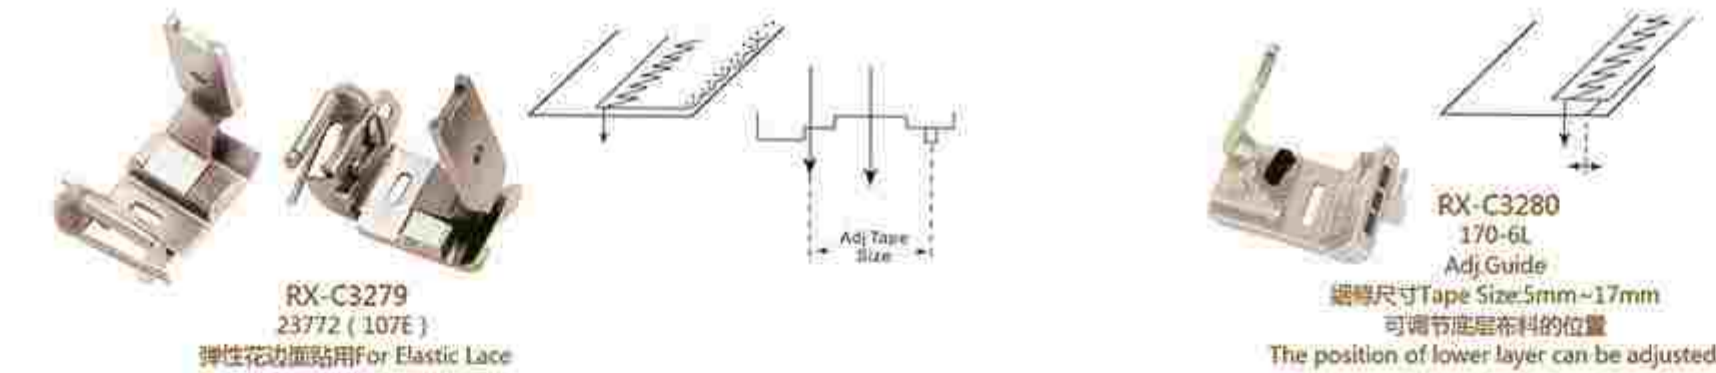

人字车 ZIG-ZAG STITCHING