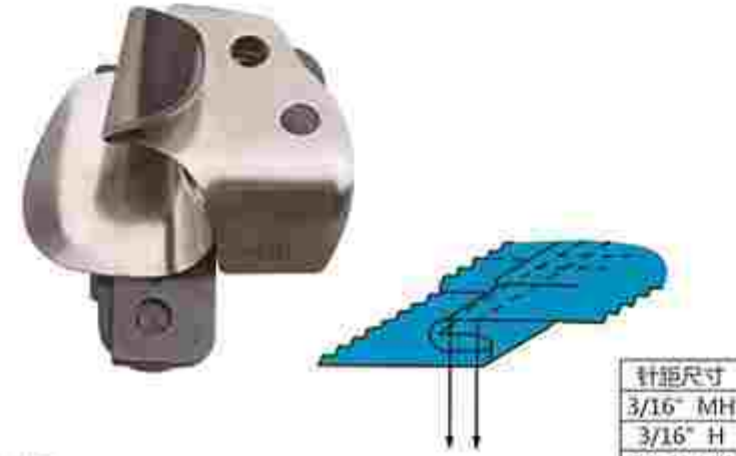

RX-G26 35800(F337)
弹弓咀注仁埋夹
Sprig NFpe Side Seam Folder-Union Special NFpe

作用: 埋夹
用机: 泛仁2、3针埋夹车
Purpose: Sew side seam.
Machine: Japan Made 2.3 Needle Feed of the Arm Machine

针距尺寸	3/16" MH
	3/16" H
	3/16" XH
	1/4" MH
	1/4" H
	1/4" XH

标准厚度 Standard Thickness:	MH	M	H