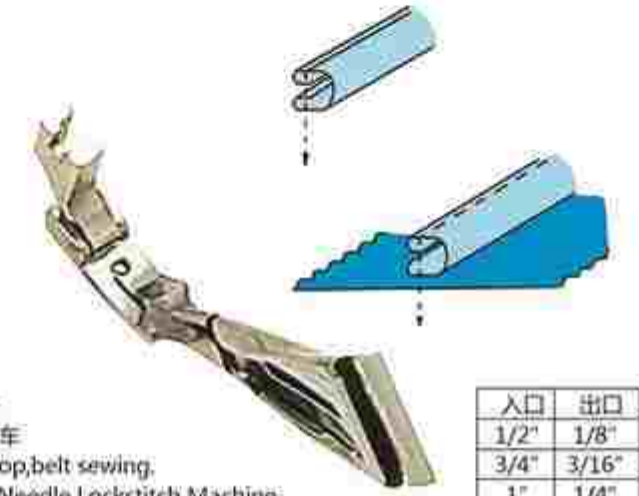

RX-G08(F515)
平面轮头筒
Loop Folder Foot

RX-G10 S64(F531)
平车直角包边筒(微口)
Right Angle Bias Binder

作用: 车耳仔
用机: 单针平车
Purpose: Loop,belt sewing.
Machine: 1 Needle Lockstitch Machine

入口	出口
1/2"	1/8"
3/4"	3/16"
1"	1/4"

标准厚度 Standard Thickness:	MH	M