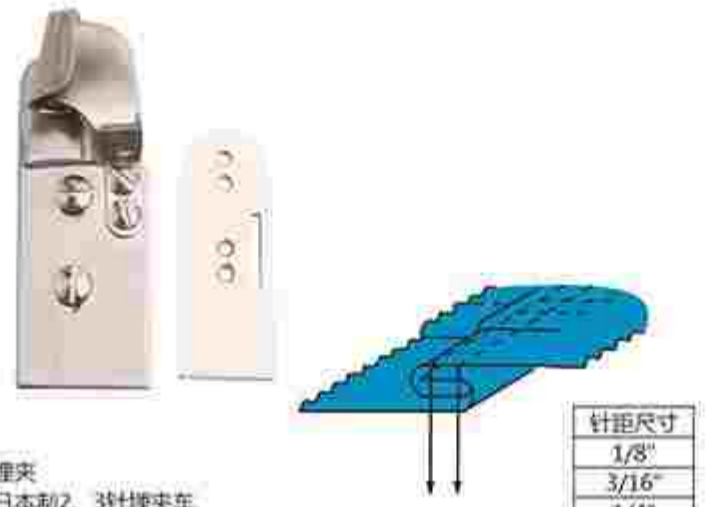

RX-G25 A30/121586(F335)
日本埋夹
Side Seam Folder-Japan SNFle

标准厚度 Standard Thickness:	MH	M	H	XH

作用: 埋夹
用机: 日本制2、3针埋夹车
Purpose: Sew side seam of thick material.
Machine: Japan Made 2.3 Needle Feed of the Arm Machine

针距尺寸	1/8"
	3/16"
	1/4"
	5/16"