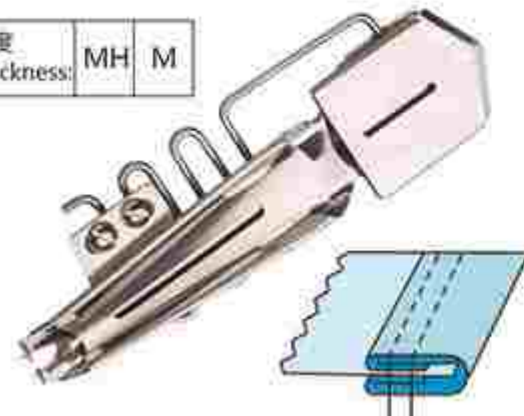

RX-G02
绷缝车直角包边筒(插立落橡筋双折可调)
Right Angle Binder For Swim Wear

作用: 包橡筋, 泳衣, 内裤
用机: 2或3针压车
Purpose: By Inserted Elastic
Machine: 2 or 3 Needle Cover Stitch Machine

入口	出口
1-1/4"	5/16"
1-1/2"	3/8"
1-3/4"	1/2"
2"	5/8"

标准厚度 Standard Thickness:	MH	M	H