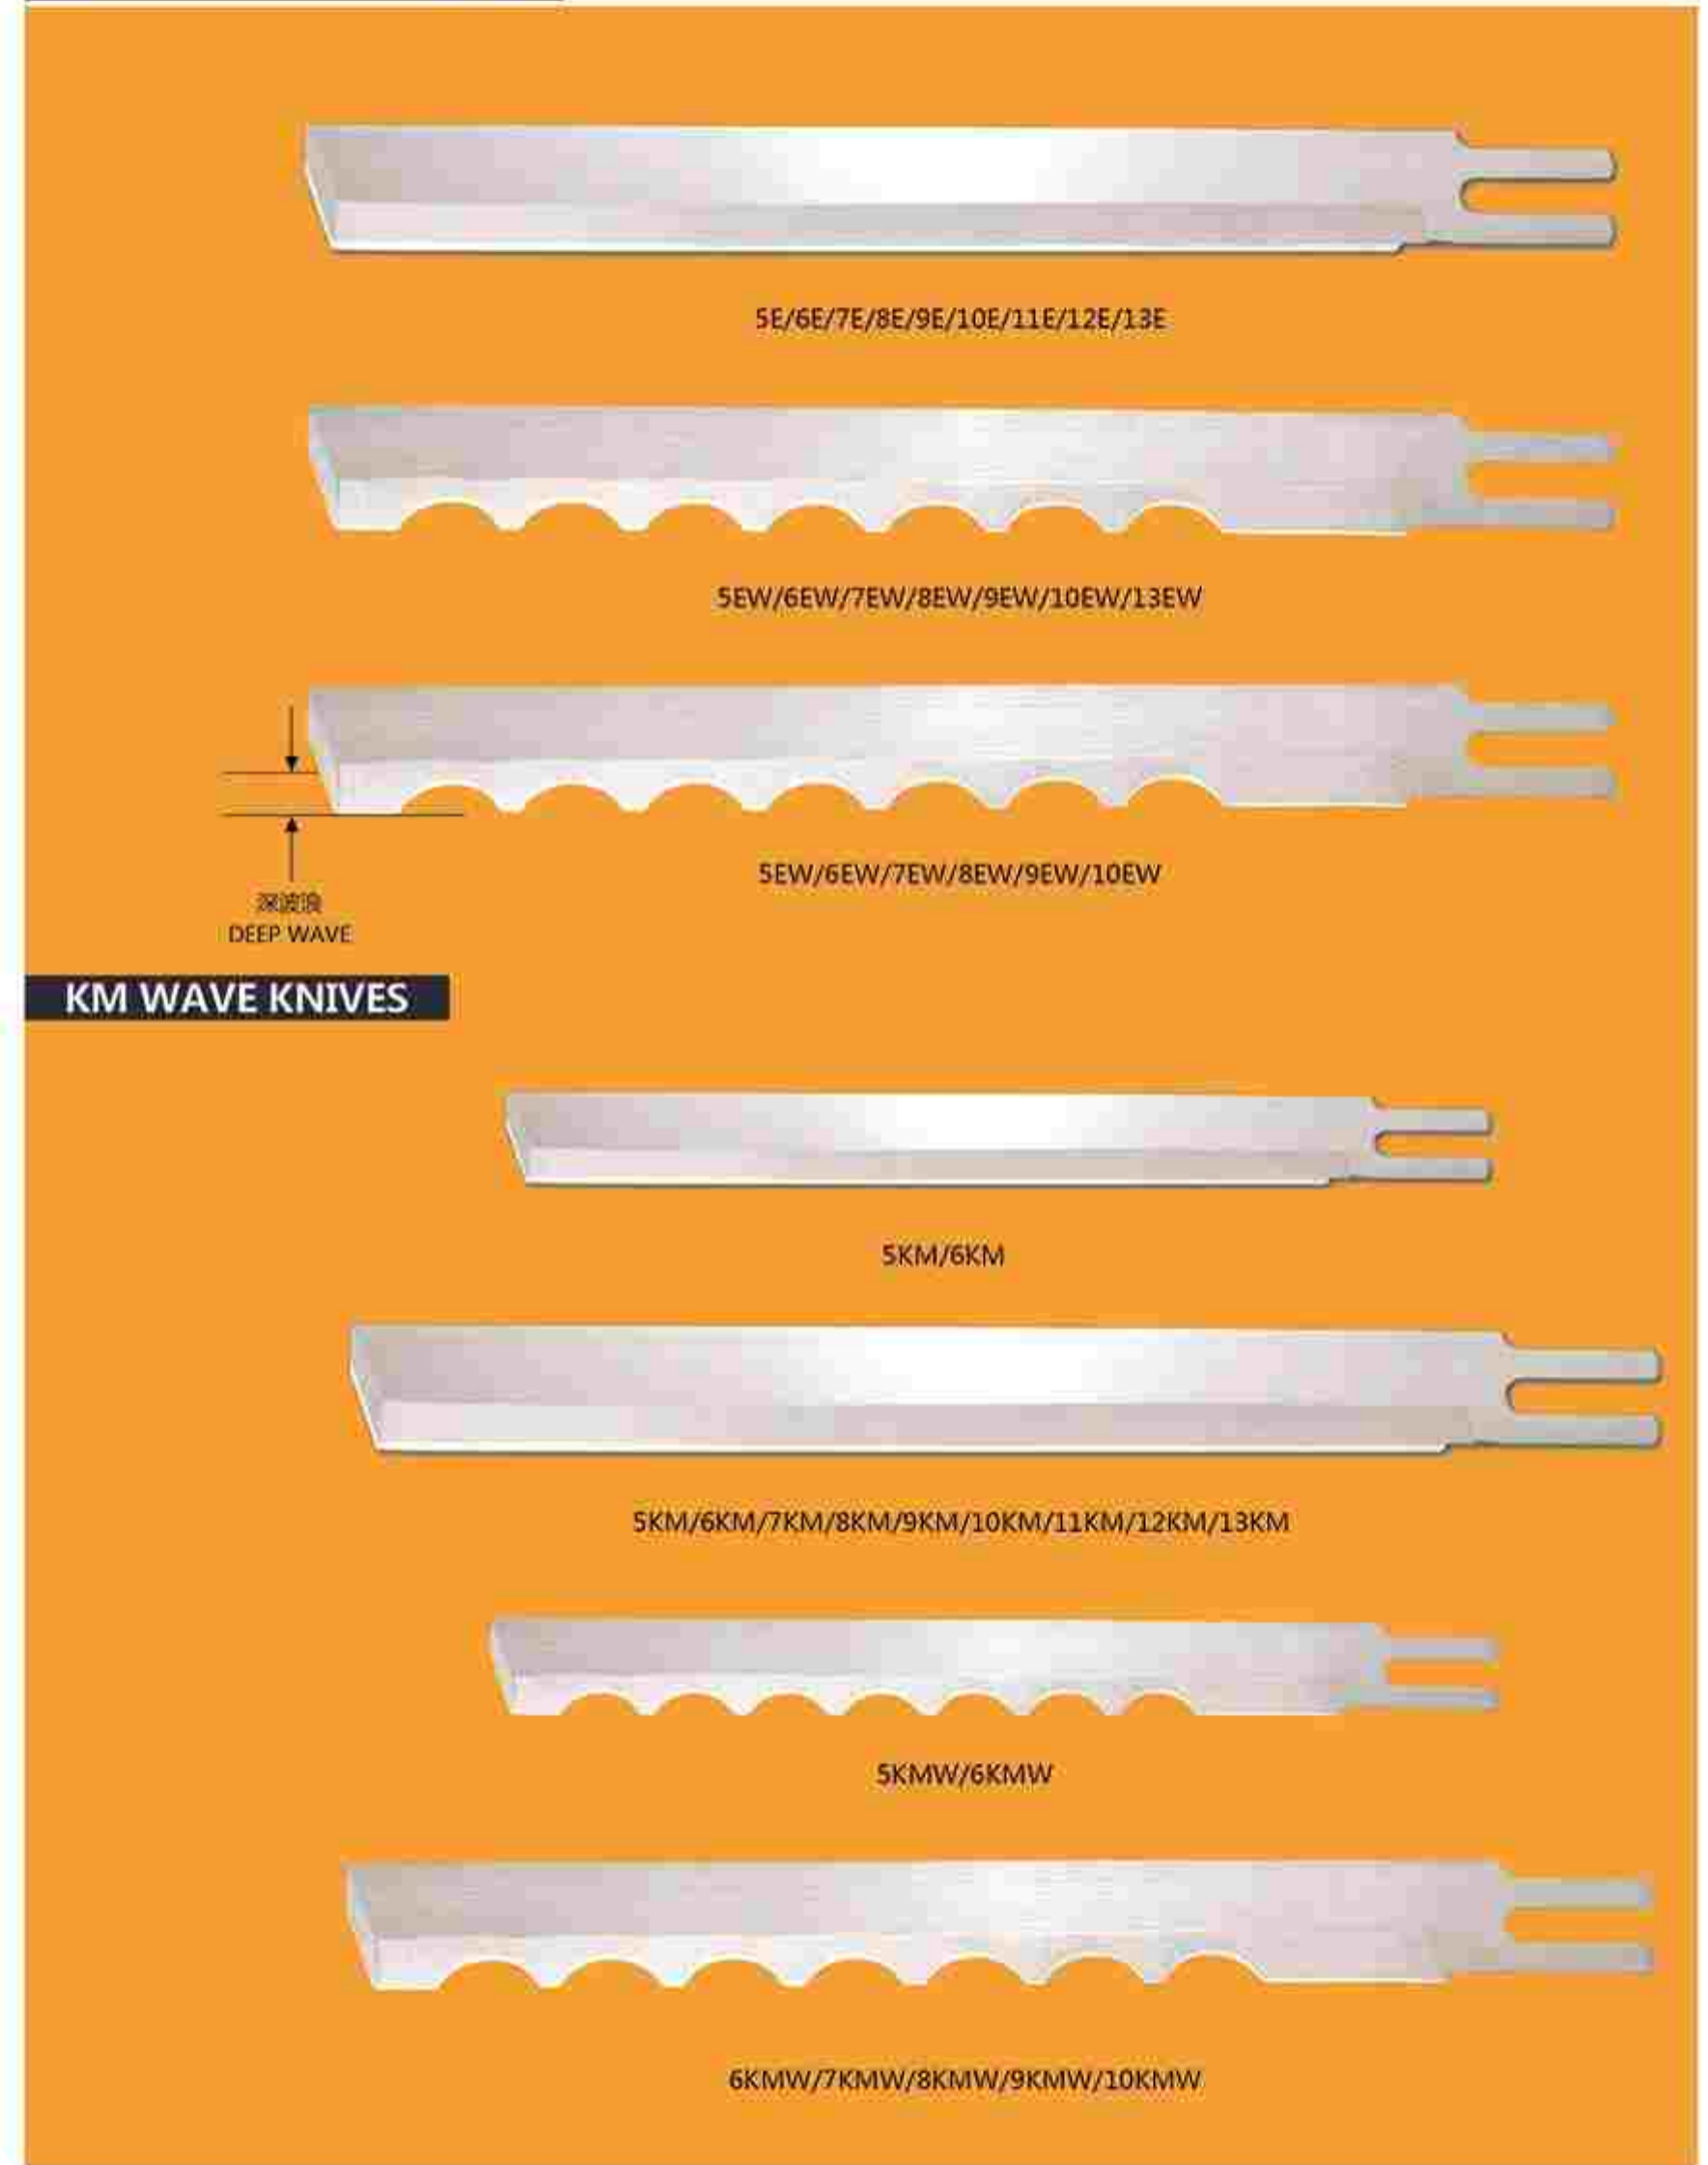

EASTMAN

KM

KURIS

SUPRENA

OTHERS

OTHERS

LOWER KNIVES FOR ROUND KNIFE

EASTMAN WAVE KNIVES