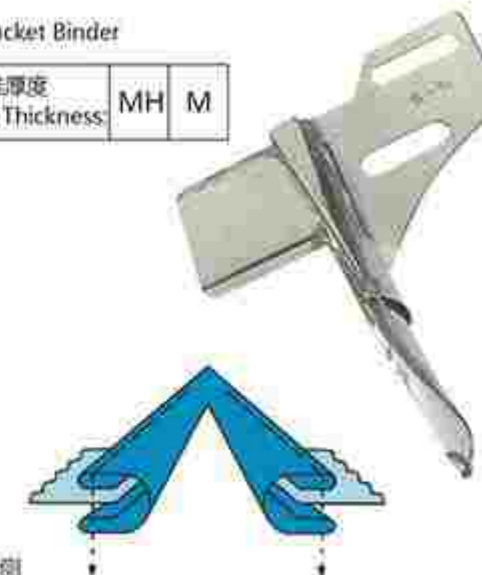

作用: 拉针织T恤领, 袖, 连襟条
用机: 2或3针压车
Purpose: Binding of knitwear collar and sleeve with piping.
Machine: 2 or 3 Needle Cover Stitch Machine

入口	出口
1"	1/4"
1-3/16"	5/16"
1-3/8"	3/8"
1-1/2"	7/16"
1-5/8"	1/2"
1-3/4"	9/16"
1-7/8"	5/8"
2"	11/16"
2-1/8"	3/4"
2-3/8"	7/8"
2-3/4"	1"

RX-G11(F219)
侧袖筒
Sleeve Placket Binder

标准厚度 Standard Thickness:	MH	M

作用: 侧袖筒
用机: 单针平车
Purpose: Attach sleeve placket.
Machine: 1 Needle Lockstitch Machine

入口	出口
3/4"	3/16"
1"	1/4"
1-1/8"	5/16"
1-1/4"	3/8"
1-3/8"	7/16"
1-5/8"	1/2"
1-7/8"	5/8"
2-1/4"	3/4"
2-1/2"	7/8"
2-3/4"	1"

标准厚度 Standard Thickness:	MH	M