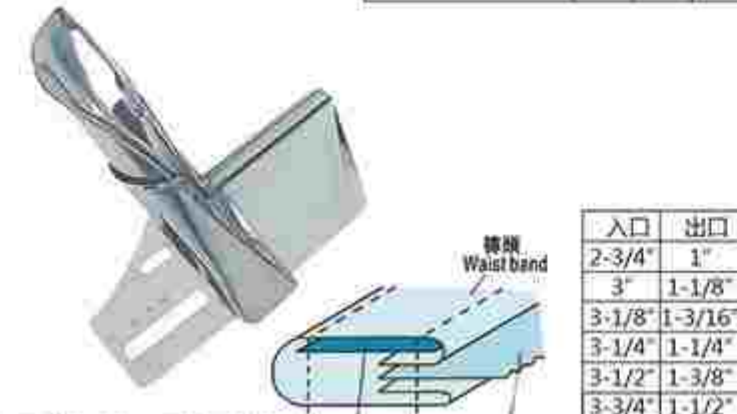

入口	出口
2-3/4"	1"
3"	1-1/8"
3-1/8"	1-3/16"
3-1/4"	1-1/4"
3-1/2"	1-3/8"
3-3/4"	1-1/2"
4"	1-5/8"
4-1/4"	1-3/4"
4-1/2"	1-7/8"
4-3/4"	2"

RX-G14 (F302)
裤头筒有朴
Waist Band Folder With Lining

标准厚度 Standard Thickness:	MH	M	H
-----------------------------	----	---	---