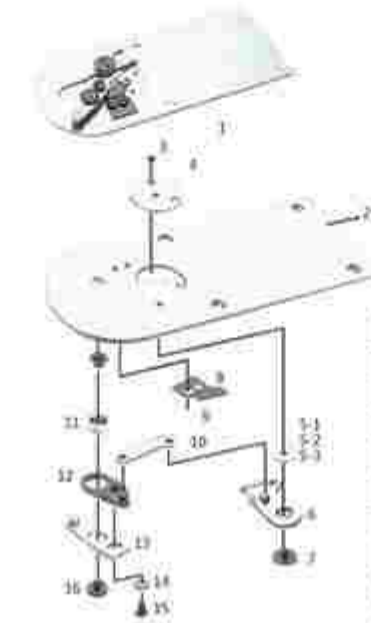

mitsubishi/三菱

SPA/A-1306-HS剪线组件
ASSEMBLY FOR SPA/A-1306/HS

N0	Part No.	Remarks
1	1306	
2	10S040S-306H	
3	040075C-5030	
4	10S042S-306H	
5-1	10-054W-120H	t=0.5
5-2	10-051W-120H	t=0.6
5-3	10-052W-120H	t=0.7
6	10S047S-306H	
7	10S048S-306H	
8	10S045S-306H	
9	10S046S-306H	
10	10S053S-306H	
11	10S057S-306H	
12	GD-036239-00	
13	10S058S-306H	
14	10S050S-306H	
15	10S060S-306H	
16	10S059S-306H	
17	10S056S-306H