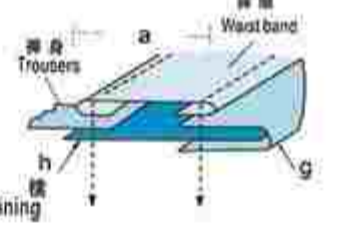

标准厚度 Standard Thickness:	MH	M	H	XH

作用: 埋夹
用机: 日本制2、3针埋夹车
Purpose: Sew side seam of thick material.
Machine: Japan Made 2.3 Needle Feed of the Arm Machine

针距尺寸	1/8"
	3/16"
	1/4"
	5/16"

作用: 埋夹
用机: 泛仁2、3针埋夹车
Purpose: Sew side seam.
Machine: Japan Made 2.3 Needle Feed of the Arm Machine

针距尺寸	3/16" MH
	3/16" H
	3/16" XH
	1/4" MH
	1/4" H
	1/4" XH

标准厚度 Standard Thickness:	MH	M	H

作用: 一般上折布边, 如领下边
用机: 单针平车
Purpose: Single up turn folding of general purpose e.g. Collar band bottom.
Machine: 1 Needle Lockstitch Machine

规格	1/4"
	5/16"
	3/8"
	1/2"
	5/8"
	3/4"
	7/8"
	1"

标准厚度 Standard Thickness:	M

作用: 拉伞边
用机: 单针平车
Purpose: Umbrella Edge Hemmer
Machine: 1-Needle Lockstitch Machine

规格	2.5x3
	3x3.5
	3.5x4
	4x5

标准厚度 Standard Thickness:	MH	M	H

作用: 一般直折边用
用机: 单针平车
Purpose: General straight hemming
Machine: 1 Needle Lockstitch Machine

规格	1/8"	1-1/8"
	3/16"	1-3/16"
	1/4"	1-1/4"
	5/16"	1-3/8"
	3/8"	1-1/2"
	7/16"	1-5/8"
	1/2"	1-3/4"
	9/16"	1-7/8"
	5/8"	2"
	11/16"	
	3/4"	
	13/16"	
	2-3/4"	
	7/8"	
	1"	

标准厚度 Standard Thickness:	MH	M	H

作用: 折边用, 筒咀有弹性, 能容许多厚通过
用机: 单针平车
Purpose: General hemming spring socket allows cross seam pass
Machine: 1 Needle lockstitch Machine

规格	1/8"
	3/16"
	1/4"
	5/16"
	3/8"
	1/2"
	1/8"

RX-G31 F307
上下布裤头筒
Two Pieces Waist Band Folder

标准厚度 Standard Thickness:	MH	H

作用: 缝折裤头
用机: 2或4针裤头车
Purpose: Attach waist band.
Machine: 2 or 4 Needle Waist Band Machine

入口	出口
2"	1"
2-1/8"	1-1/8"
2-1/4"	1-1/4"
2-3/8"	1-3/8"
2-1/2"	1-1/2"
2-5/8"	1-5/8"
2-3/4"	1-3/4"
2-7/8"	1-7/8"
3"	2"

标准厚度 Standard Thickness:	MH

作用: 缝西裤裤头贴
用机: 裤头车
Purpose: Sew trousers waist band.
Machine: Waist Band Machine

#	1	2	3	4
入口 IN	1-1/8"	1-1/4"	1-3/8"	1-1/2"
出口 OUT	1-1/2"	1-5/8"	1-3/4"	1-7/8"

d	1	2	3
入口 IN	3/8"	3/4"	1/2"
出口 OUT	3/4"	1"	1"

f	1	2	3
入口 IN	1-1/4"	1-3/8"	1-1/2"
出口 OUT	2-1/2"	2-3/4"	3"

#	1	2	3	4
入口 IN	1-1/8"	1-1/4"	1-3/8"	1-1/2"
出口 OUT	2-1/4"	2-1/2"	2-3/4"	3"

h	1-1/4" ~ 2"