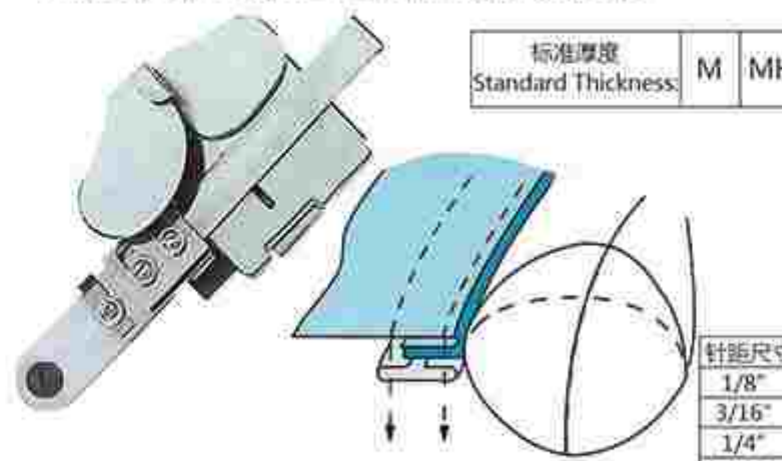

用机: 双针车
Machine: 2 Needle Machine

针距尺寸	1/8"
	3/16"
	1/4"
	5/16"
	3/8"
	1/2"

标准厚度 Standard Thickness:	M	MH