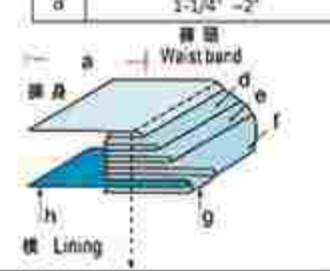

f	1	2	3
入口 IN	1-1/4"	1-3/8"	1-1/2"
出口 OUT	2-1/2"	2-3/4"	3"

#	1	2	3	4
入口 IN	1-1/8"	1-1/4"	1-3/8"	1-1/2"
出口 OUT	2-1/4"	2-1/2"	2-3/4"	3"

h	1-1/4" ~ 2"	
---	-------------	--

RX-G32
天工耳仔筒
Belt Loop Folder

标准厚度 Standard Thickness:	MH	M
-----------------------------	----	---