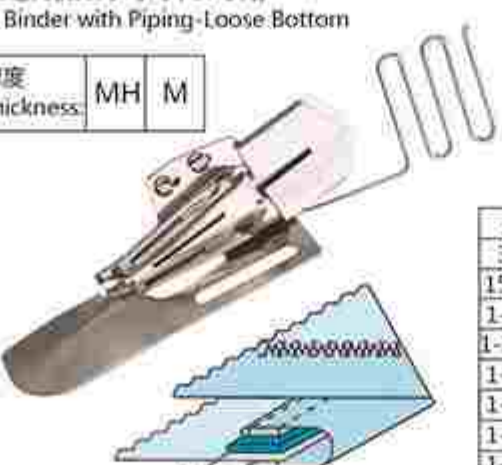

RX-G05
绷缝车直角包边筒(插立落橡筋单折可调)
Right Angle Binder with Piping-Loose Bottom