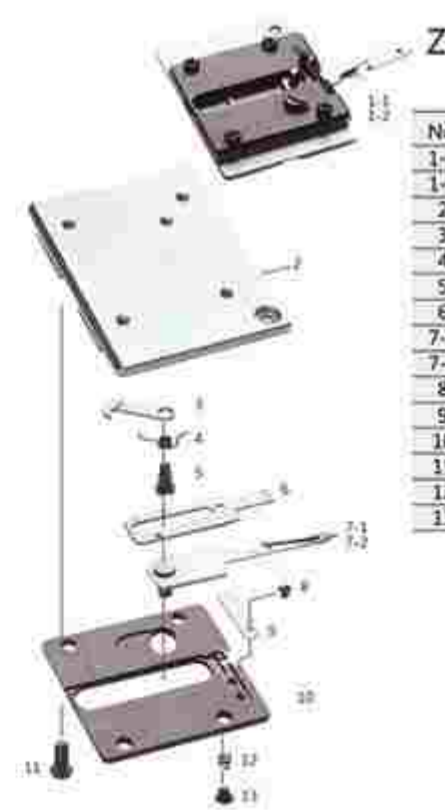

BROTHER/兄弟
ZE-8560A定刀剪线组件
ASSEMBLY FOR ZE-8560A

No.	Part No.	Remarks
1-1	S48236-201	match 7-1
1-2	S58941-201	match 7-2
2	SA8458-001	
3	S55865-001	
4	S48246-001	
5	S55103-001	
6	SA8459-001	
7-1	S55863-001	
7-2	S58943-001	
8	100105005	
9	S48239-001	
10	S48238-101	
11	062670-712	
12	S48240-001	
13	S48247-001