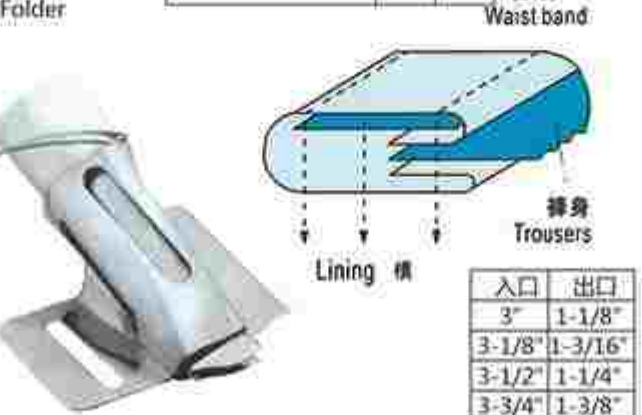

RX-G17 (F305)
封咀裤头筒
Waist Band Folder