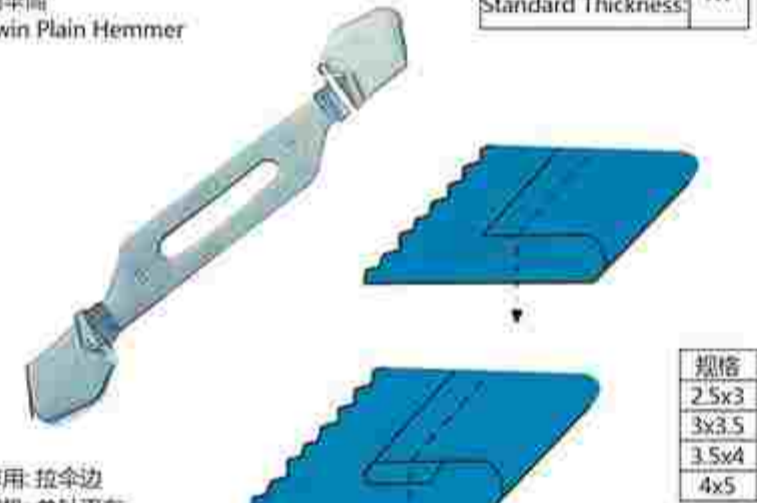

RX-G28 U12
雨伞筒
Twin Plain Hemmer

作用: 拉伞边
用机: 单针平车
Purpose: Umbrella Edge Hemmer
Machine: 1-Needle Lockstitch Machine

规格	2.5x3
	3x3.5
	3.5x4
	4x5

标准厚度 Standard Thickness:	MH	M	H