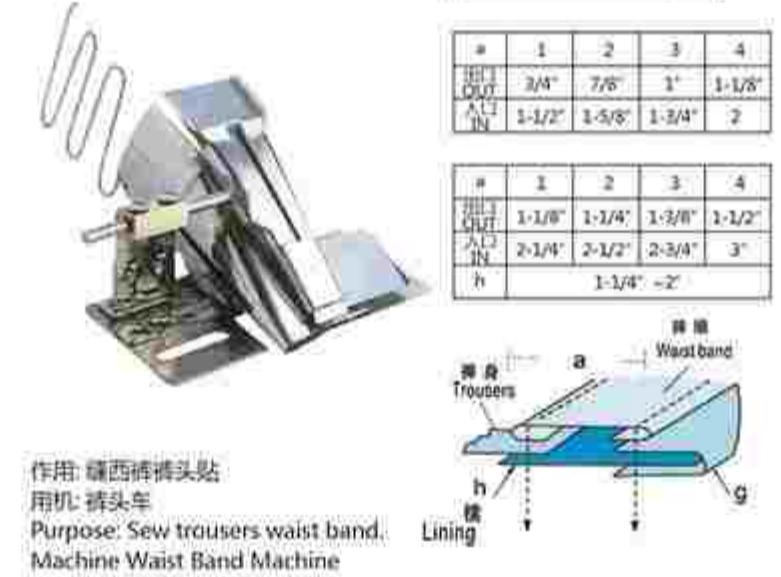

RX-G36
单针接袖器(双针车用)
Lining Tape Attaching Folder for Cup Sewing(Swing NFpe)

作用: 缝西裤裤头贴
用机: 裤头车
Purpose: Sew trousers waist band.
Machine: Waist Band Machine

#	1	2	3	4
入口 IN	3/4"	7/8"	1"	1-1/8"
出口 OUT	1-1/2"	1-5/8"	1-3/4"	2"

#	1	2	3	4
入口 IN	1-1/8"	1-1/4"	1-3/8"	1-1/2"
出口 OUT	2-1/4"	2-1/2"	2-3/4"	3"

h	1-1/4" ~ 2"	

标准厚度 Standard Thickness:	M	MH