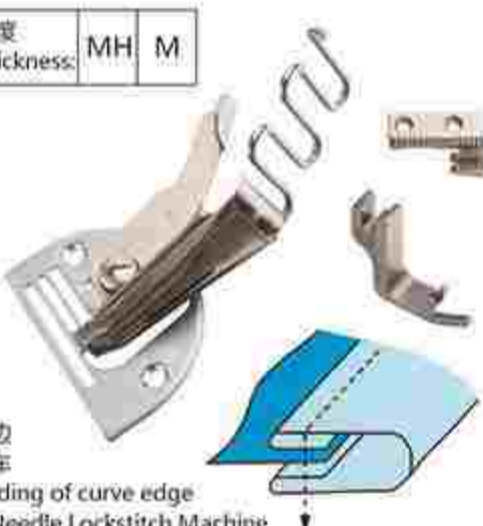

RX-G04 A10/S60
平车直角包边筒
Right Angle Bias Binder

RX-G06
绷缝车直角包边筒(插立落橡筋单折可调)
Right Angle Binder Piping

作用: 细窄布边
用机: 单针平车
Purpose: Binding of curve edge
Machine: 1 Needle Lockstitch Machine

入口
16mm
18mm
20mm
22mm
24mm
26mm
28mm
30mm
32mm
34mm
36mm
38mm
40mm
45mm
50mm

标准厚度 Standard Thickness:	H	XH