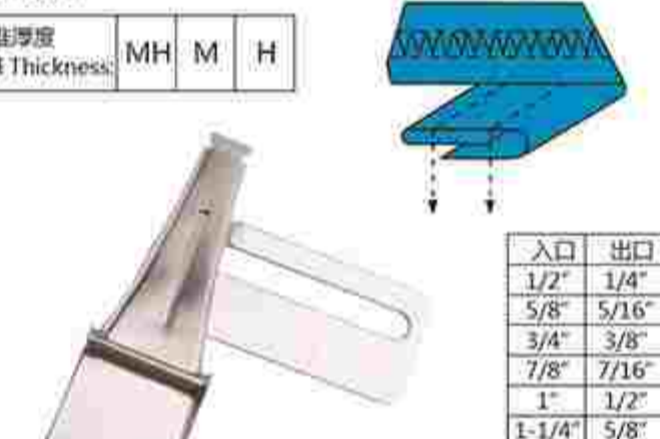

RX-G21 (F339)
耳仔筒
Belt Loop Folder

作用: 车耳仔
用机: 双针耳仔车
Purpose: Belt loop
Machine: 2 Needle Belt Loop Machine

入口	出口
1/2"	1/4"
5/8"	5/16"
3/4"	3/8"
7/8"	7/16"
1"	1/2"
1-1/4"	5/8"
1-1/2"	3/4"
1-3/4"	7/8"
2"	1"
2-1/4"	1-1/8"
2-1/2"	1-1/4"

标准厚度 Standard Thickness:	MH	M	H