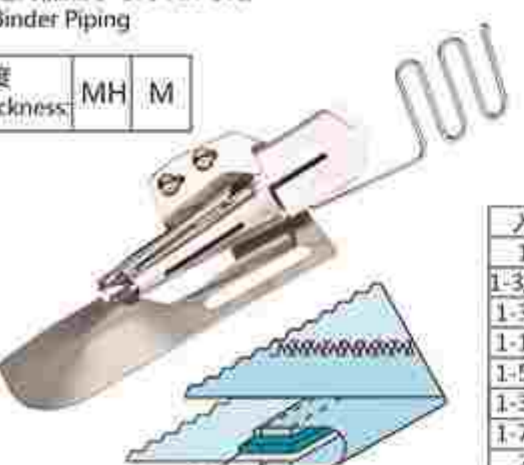

作用: 拉针织T恤领, 袖, 连襟条
用机: 2或3针压车
Purpose: Binding of knitwear collar and sleeve with piping.
Machine: 2 or 3 Needle Cover Stitch Machine

入口	出口
3/4"	1/4"
15/16"	5/16"
1-1/8"	3/8"
1-3/16"	7/16"
1-3/8"	1/2"
1-1/2"	9/16"
1-5/8"	5/8"
1-3/4"	11/16"
1-7/8"	3/4"
2-1/8"	7/8"
2-3/8"	1"

标准厚度 Standard Thickness:	MH	M