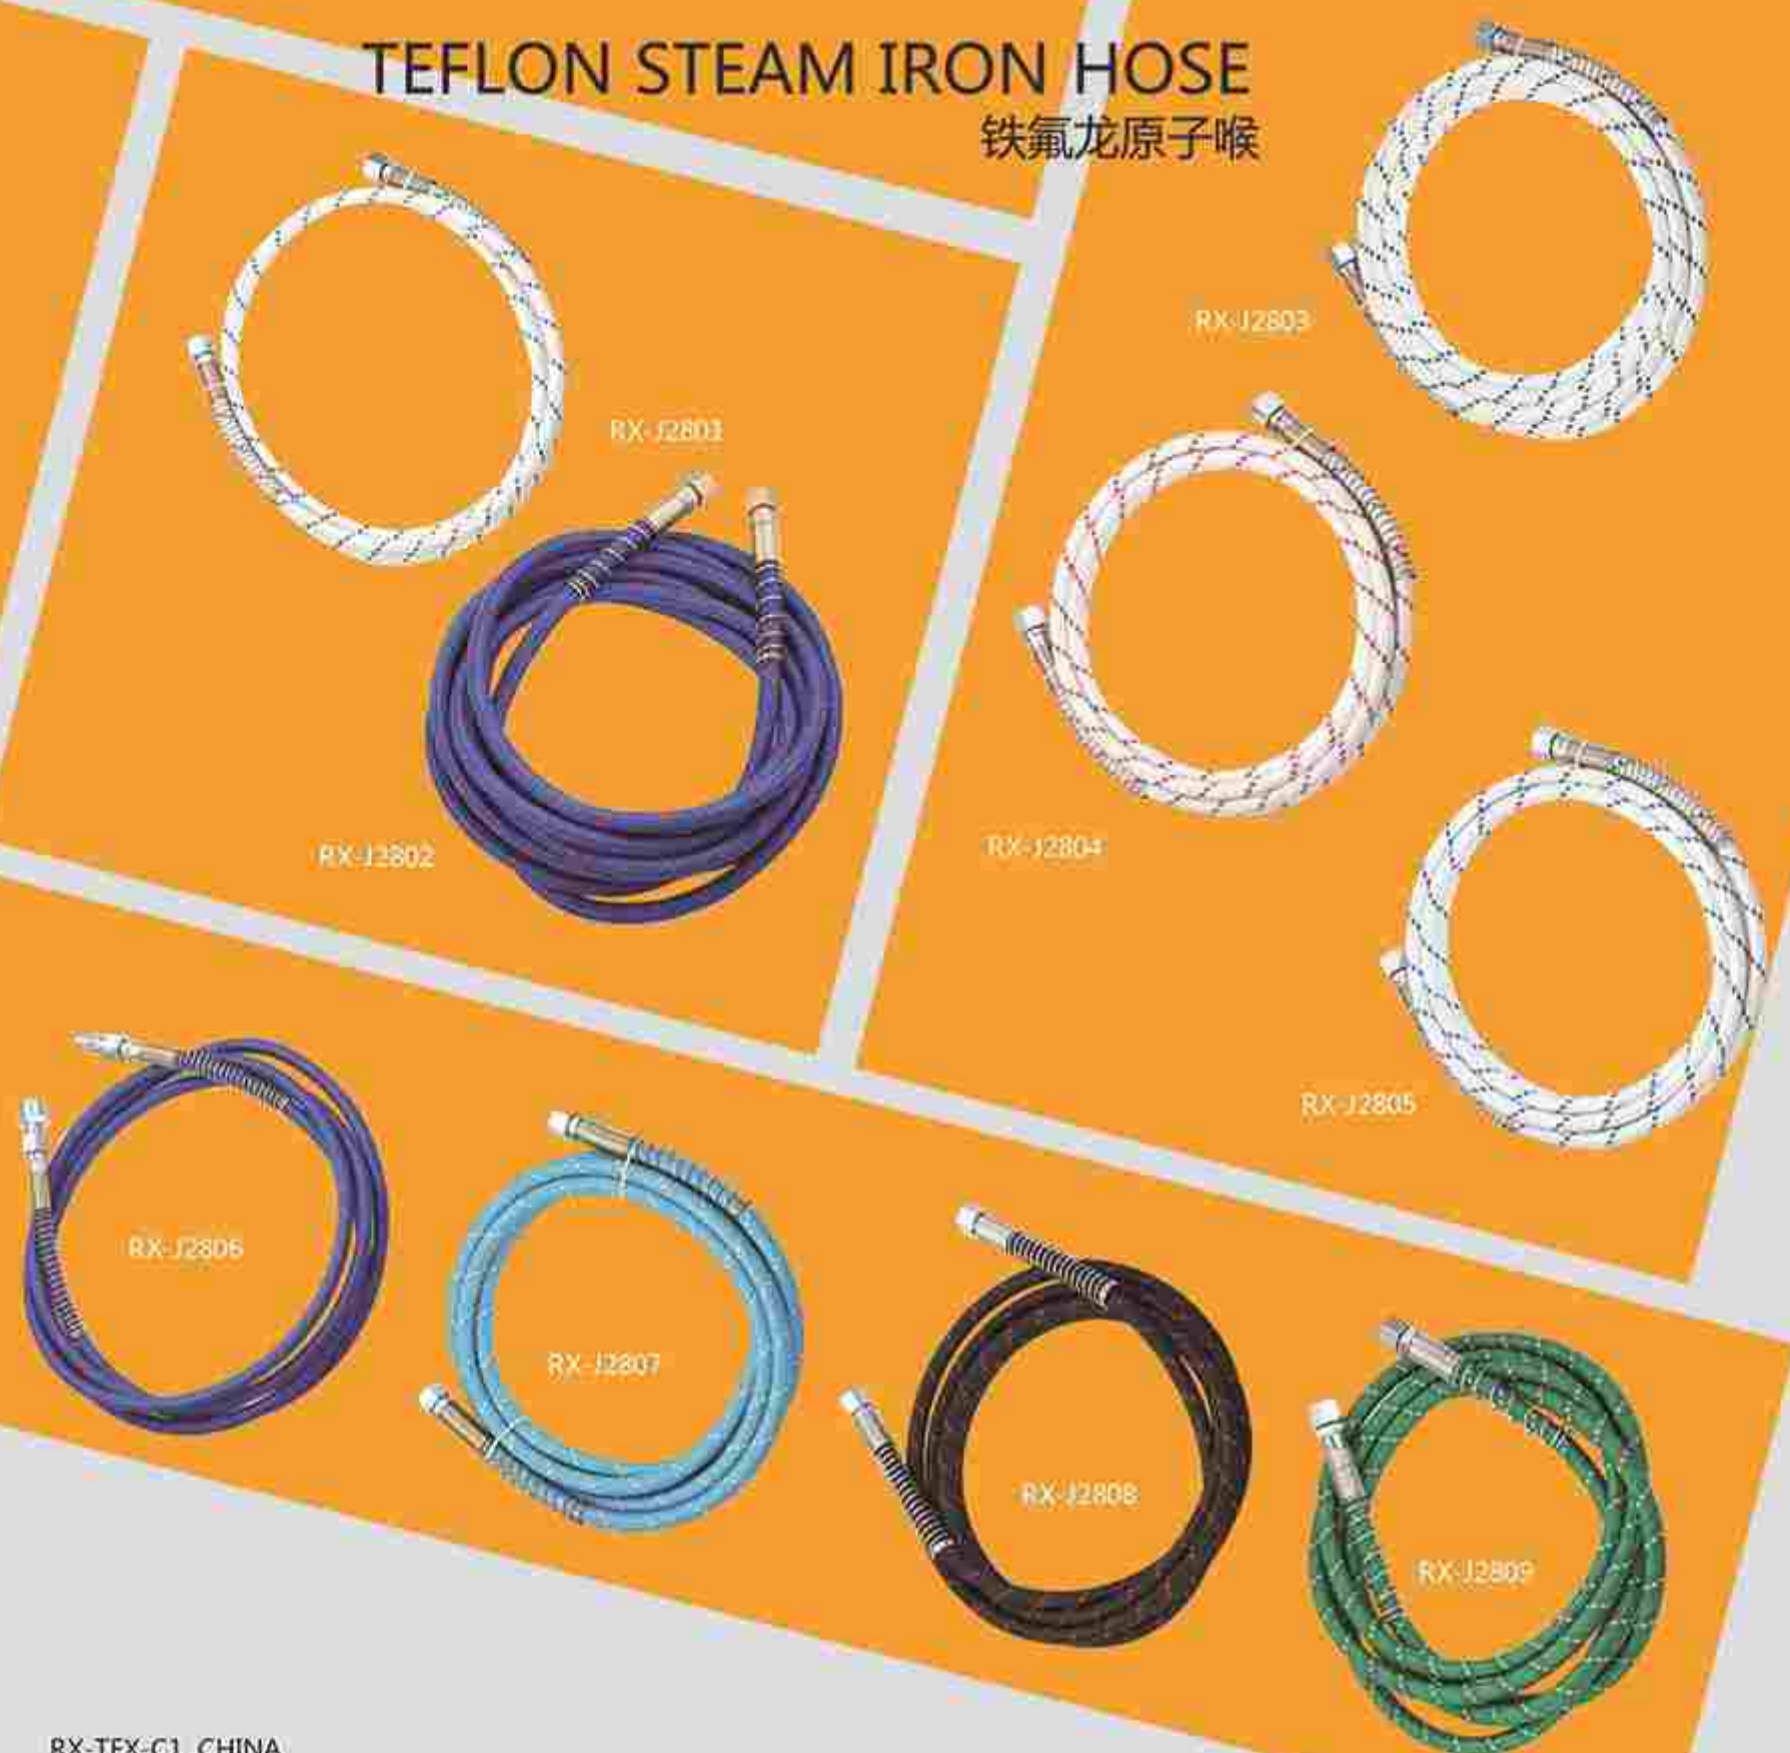

TEFLON STEAM IRON HOSE
铁氟龙原子喉

SPOT CLEANER 去污剂系列

RX-J2901 RX-J2902 RX-J2903 RX-J2904 RX-J2905