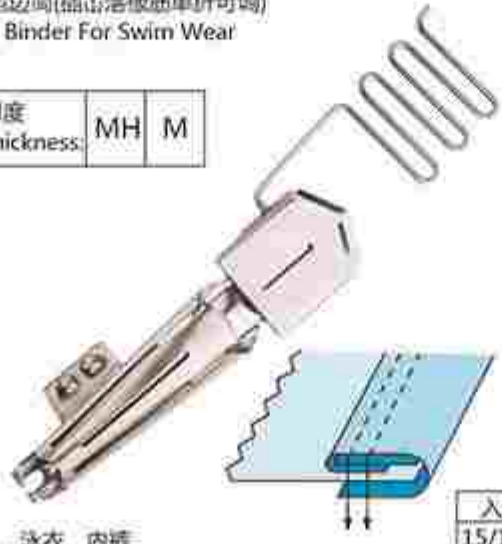

RX-G01
绷缝车直角包边筒(插立落橡筋单折可调)
Right Angle Binder For Swim Wear

标准厚度 Standard Thickness:	MH	M

作用: 包橡筋, 泳衣, 内裤
用机: 2或3针压车
Purpose: By Inserted Elastic
Machine: 2 or 3 Needle Cover Stitch Machine

入口	出口
15/16"	5/16"
1-1/8"	3/8"
1-3/8"	1/2"
1-5/8"	5/8"

标准厚度 Standard Thickness:	MH	M