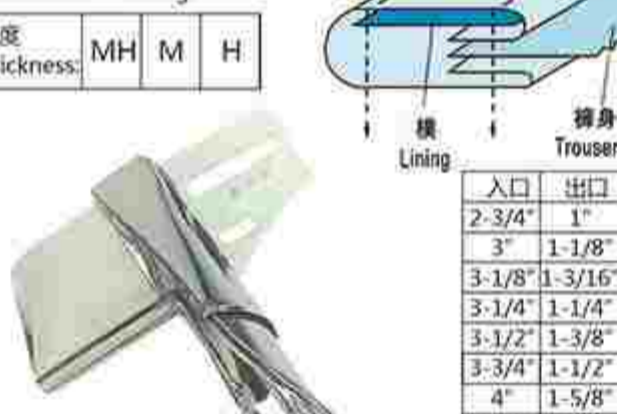

RX-G16 (F304)
散底裤头筒有朴
Waist Band Folder With Lining

作用: 碾折裤头, 裙头 (散底, 没有朴)
用机: 2或4针裤头车
Purpose: Binding of waist band (loose bottom, without lining)
Machine: 2 or 4 Needle Waist Band Machine

入口	出口
2-3/4"	1"
3"	1-1/8"
3-1/8"	1-3/16"
3-1/4"	1-1/4"
3-1/2"	1-3/8"
3-3/4"	1-1/2"
4"	1-5/8"
4-1/4"	1-3/4"
4-1/2"	1-7/8"
4-3/4"	2"

标准厚度 Standard Thickness:	MH	M